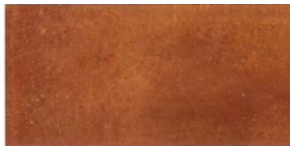

Malay Tan Stain
Buckskin Suede Tone with Carmel Marbling

Cola Stain
Reddish Brown Resembling Old Leather

Black Stain
Tortoise Shell Black with Brown Marbling

Aqua Blue Stain
Soft blue patina with undertones of green

English Red Stain
Terra Cotta with Rust and Soft Brown Hues

Golden Wheat Stain
Amber hued undertones

Green Lawn Stain
Soft Grey Green Resembling Aged Italian Marble

Vintage Umber Stain
Rich earthy brown